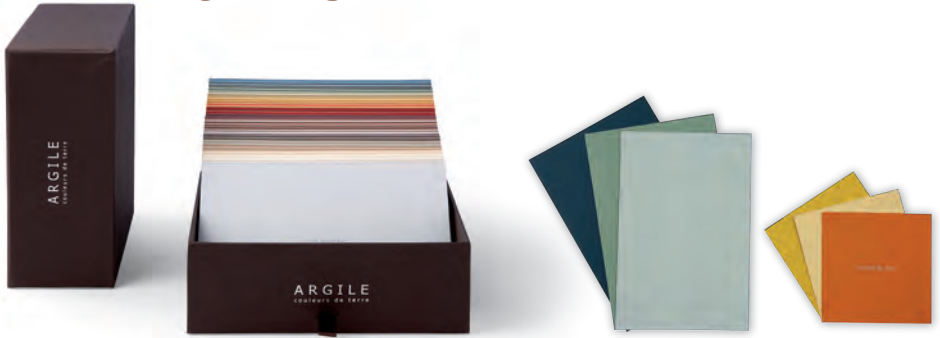

NATURAL RANGE

ARGILE IMPRESSION NATURE

White

- Water-thinnable paint formulated with vegetable oils, used to prepare surfaces before applying Argile nature mat, Argile nature velours and Argile nature satin
- All standard interior surfaces.

0,75 L **£39.60**

2,5 L **£92.70**

5 L **£145.50**

10 L **£244.30**

ARGILE NATURE SATIN

- Water-thinnable paint formulated with vegetable oils, soft, satin appearance, smooth and taut
- Washable and scrubbable, easy application
- All standard interior surfaces
- Primer: Argile impression nature.

0,75 L **£41.50**

2,5 L **£95.80**

5 L **£148.30**

ARGILE

couleurs de terre

ARGILE LONDON

555 Kings Road
London
SW6 2EB
+44 207 736 6260
london@argile-peinture.com
www.argile-peinture.co.uk

ARGILE SAS

34 rue du faubourg Saint-Martin
75010 Paris
France
+33 1 40 38 22 81
contact@argile-peinture.com
www.argile-peinture.com

www.argile-peinture.co.uk

TERRE COLLECTION COLOUR CARDS

SAMPLE BOX

128 colours

- Allows a realistic visual of how each colour would look on a surface.